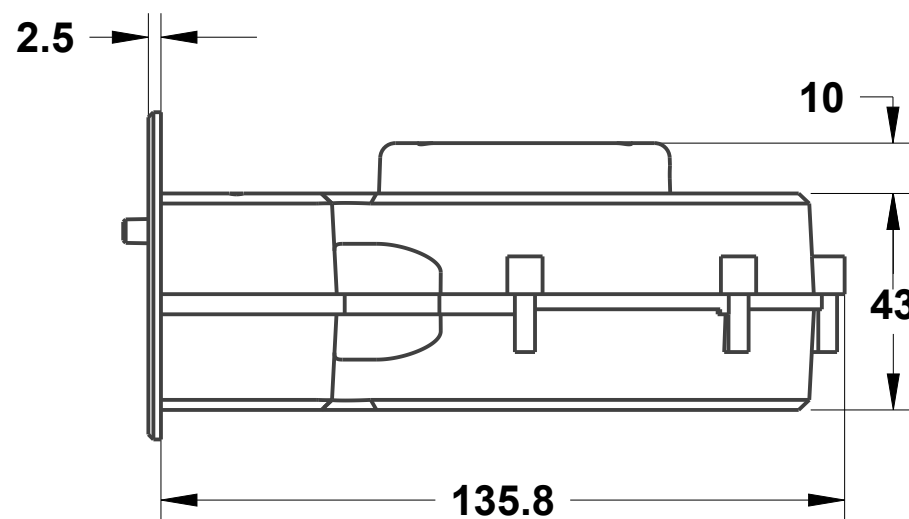

**AquaAmp
Mounting Specification
Retractable Series**

DRAWING SCALE 0.666

ALL DIMENSIONS IN MILLIMETERS UNLESS OTHERWISE SPECIFIED

**AquaAmp
Mounting Specification
Retractable Series**

DRAWING SCALE 1.000

Pilot Hole x4

Print Scale 1:1

ALL DIMENSIONS IN MILLIMETERS UNLESS OTHERWISE SPECIFIED