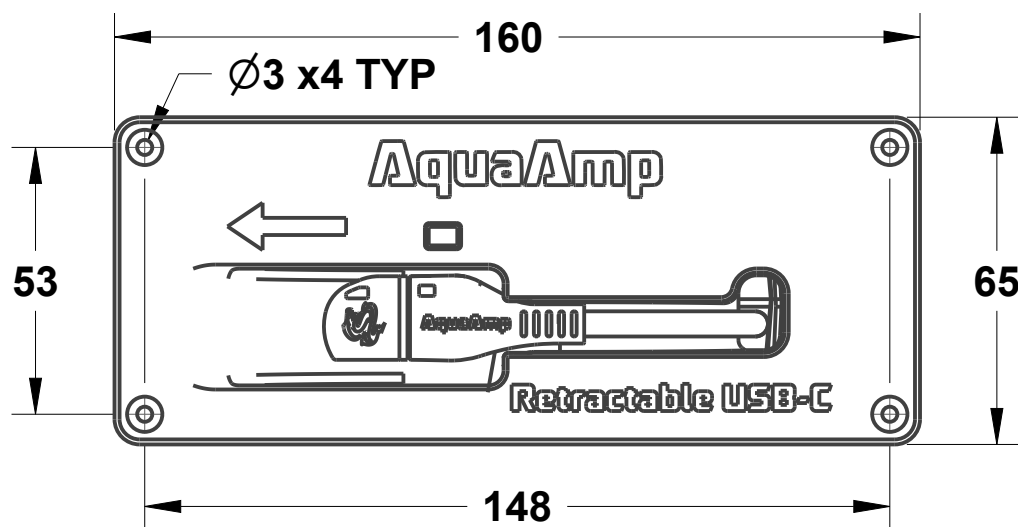

**AquaAmp
Mounting Specification
Retractable Series**

DRAWING SCALE 0.666

ALL DIMENSIONS IN MILLIMETERS UNLESS OTHERWISE SPECIFIED

**AquaAmp
Mounting Specification
Retractable Series**

DRAWING SCALE 1.000

Pilot Hole x4

Print Scale 1:1

ALL DIMENSIONS IN MILLIMETERS UNLESS OTHERWISE SPECIFIED